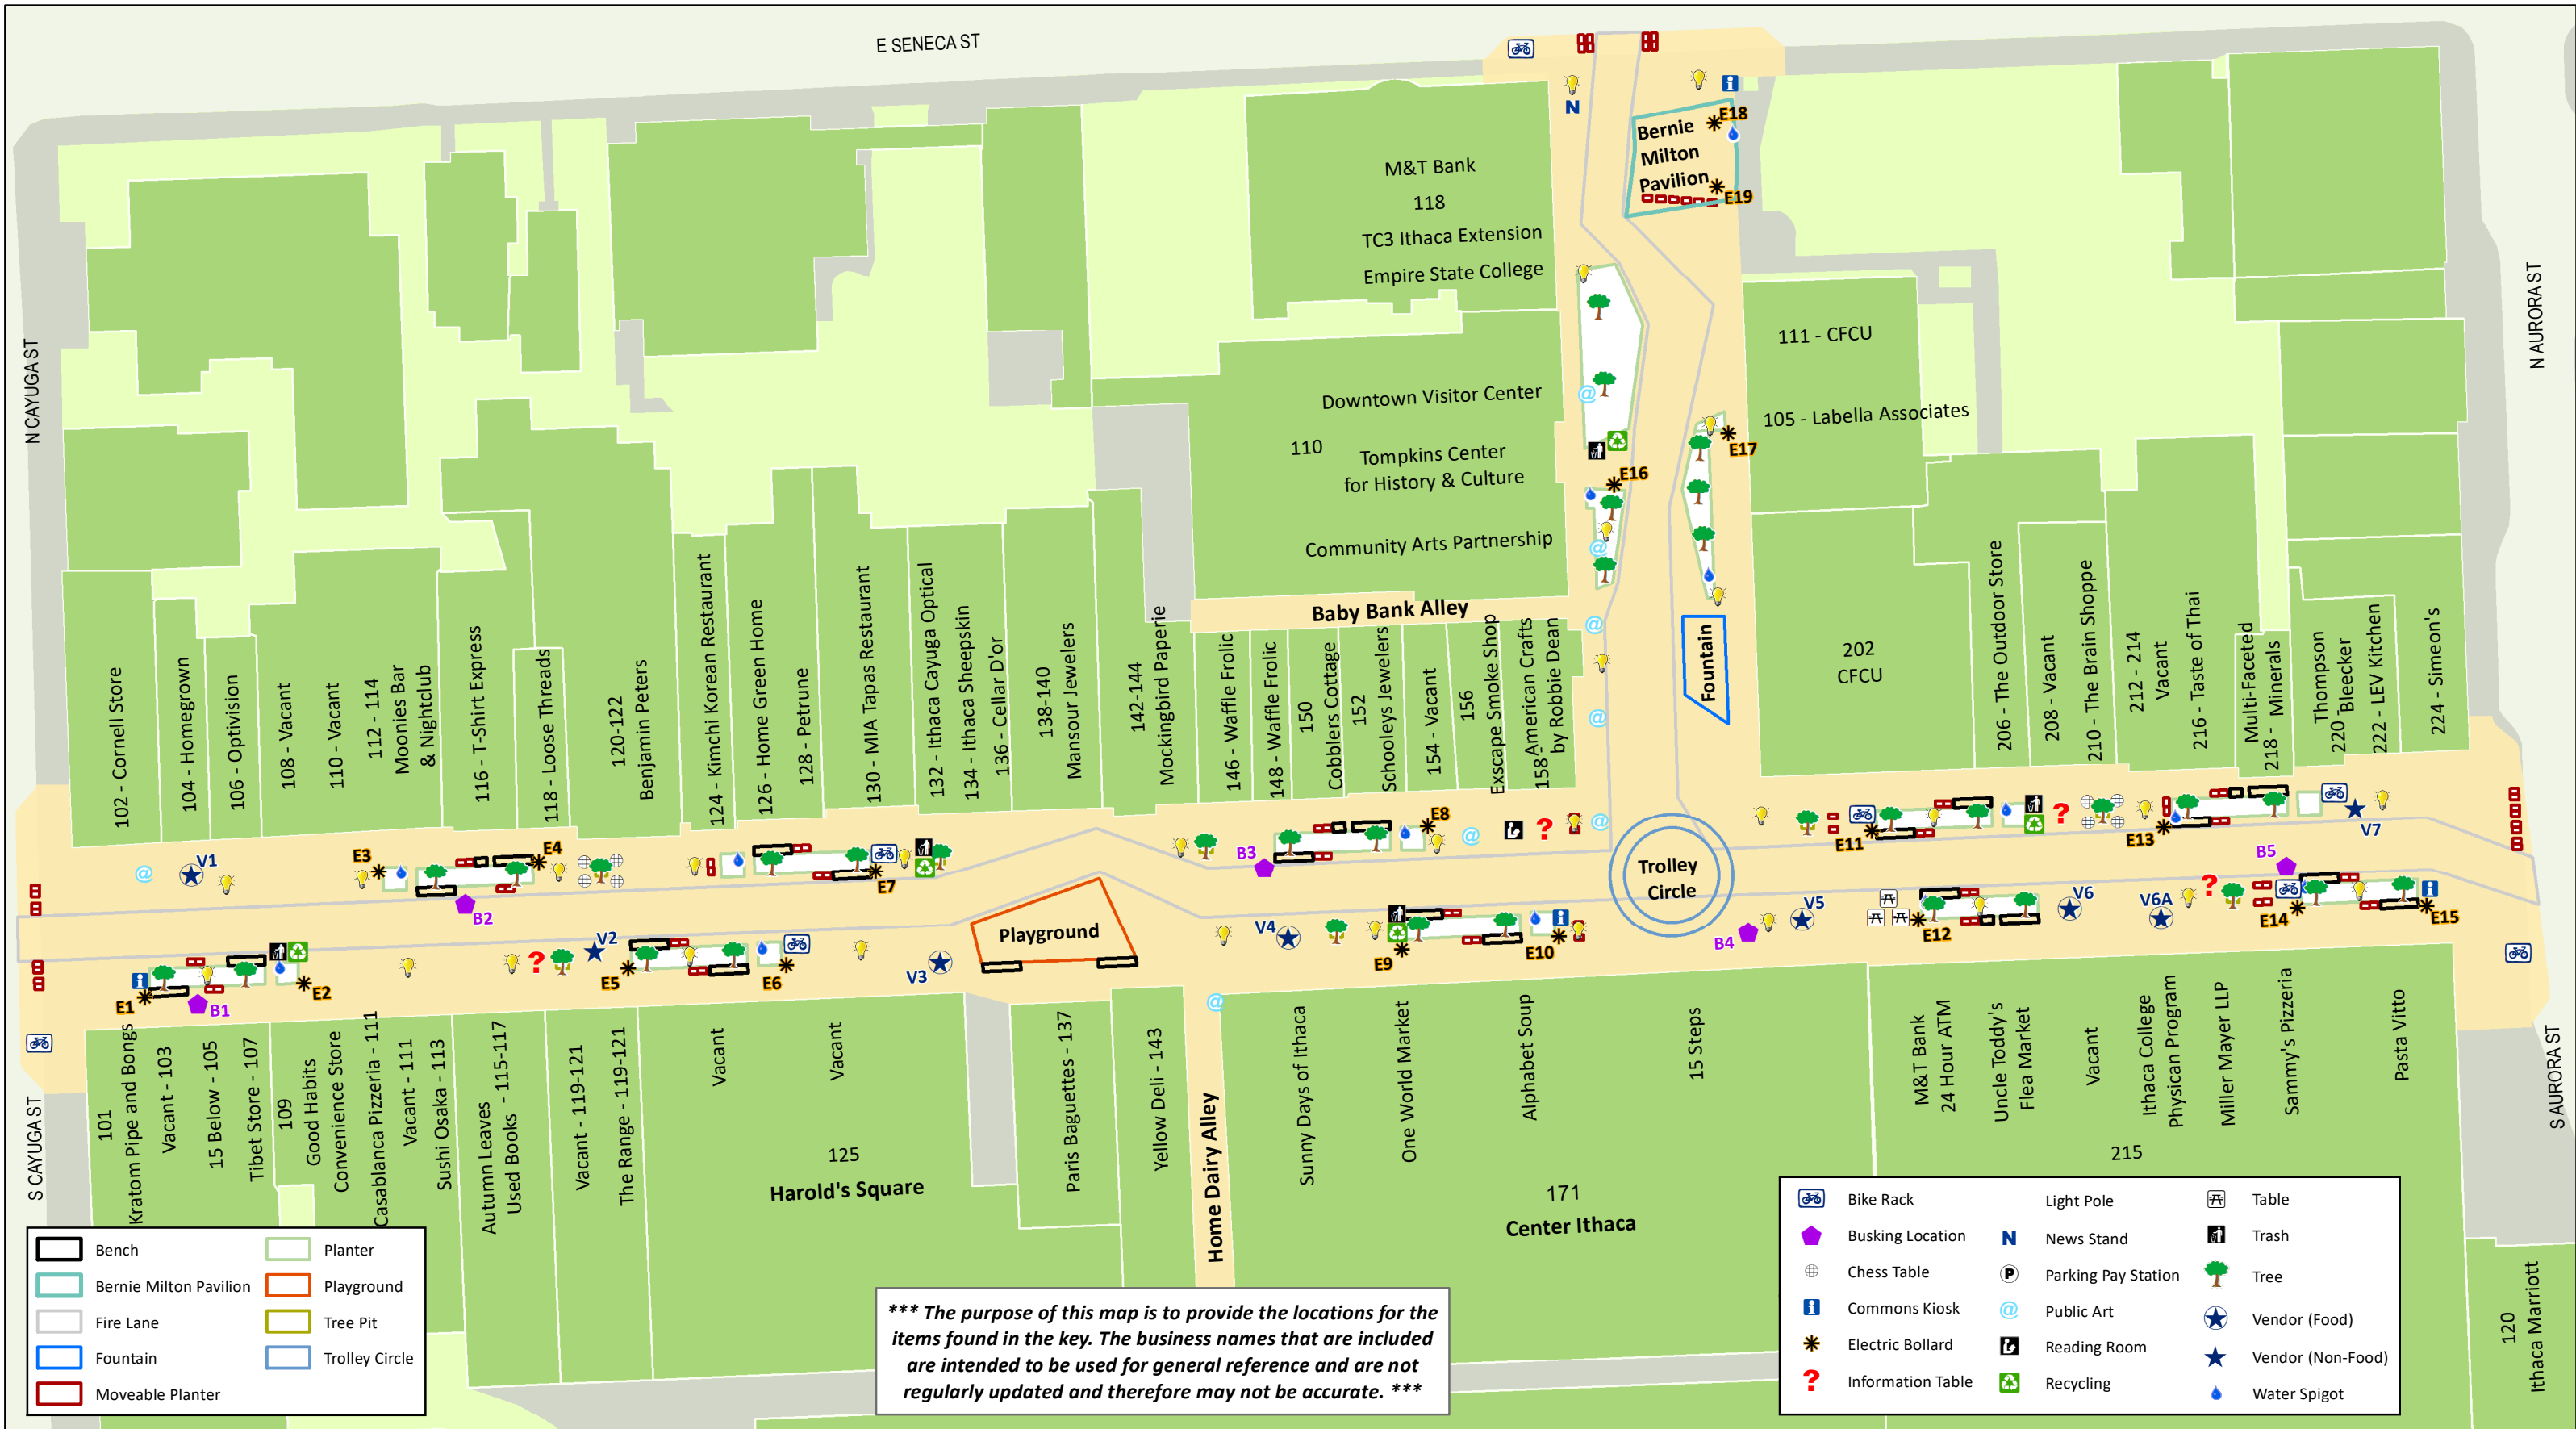

Ithaca Commons Amenities - City of Ithaca, NY

	Bench		Planter
	Bernie Milton Pavilion		Playground
	Fire Lane		Tree Pit
	Fountain		Trolley Circle
	Moveable Planter		

	Bike Rack		Light Pole		Table
	Busking Location		News Stand		Trash
	Chess Table		Parking Pay Station		Tree
	Commons Kiosk		Public Art		Vendor (Food)
	Electric Bollard		Reading Room		Vendor (Non-Food)
	Information Table		Recycling		Water Spigot

*** The purpose of this map is to provide the locations for the items found in the key. The business names that are included are intended to be used for general reference and are not regularly updated and therefore may not be accurate. ***

NY State Plane, Central GRS 80 Datum
 Map Source: Tompkins County Digital Planimetric Map 1991-2022
 Data Source: City of Ithaca Department of Public Works, 2022
 Map Prepared by: GIS Program, City of Ithaca, NY, September 2022