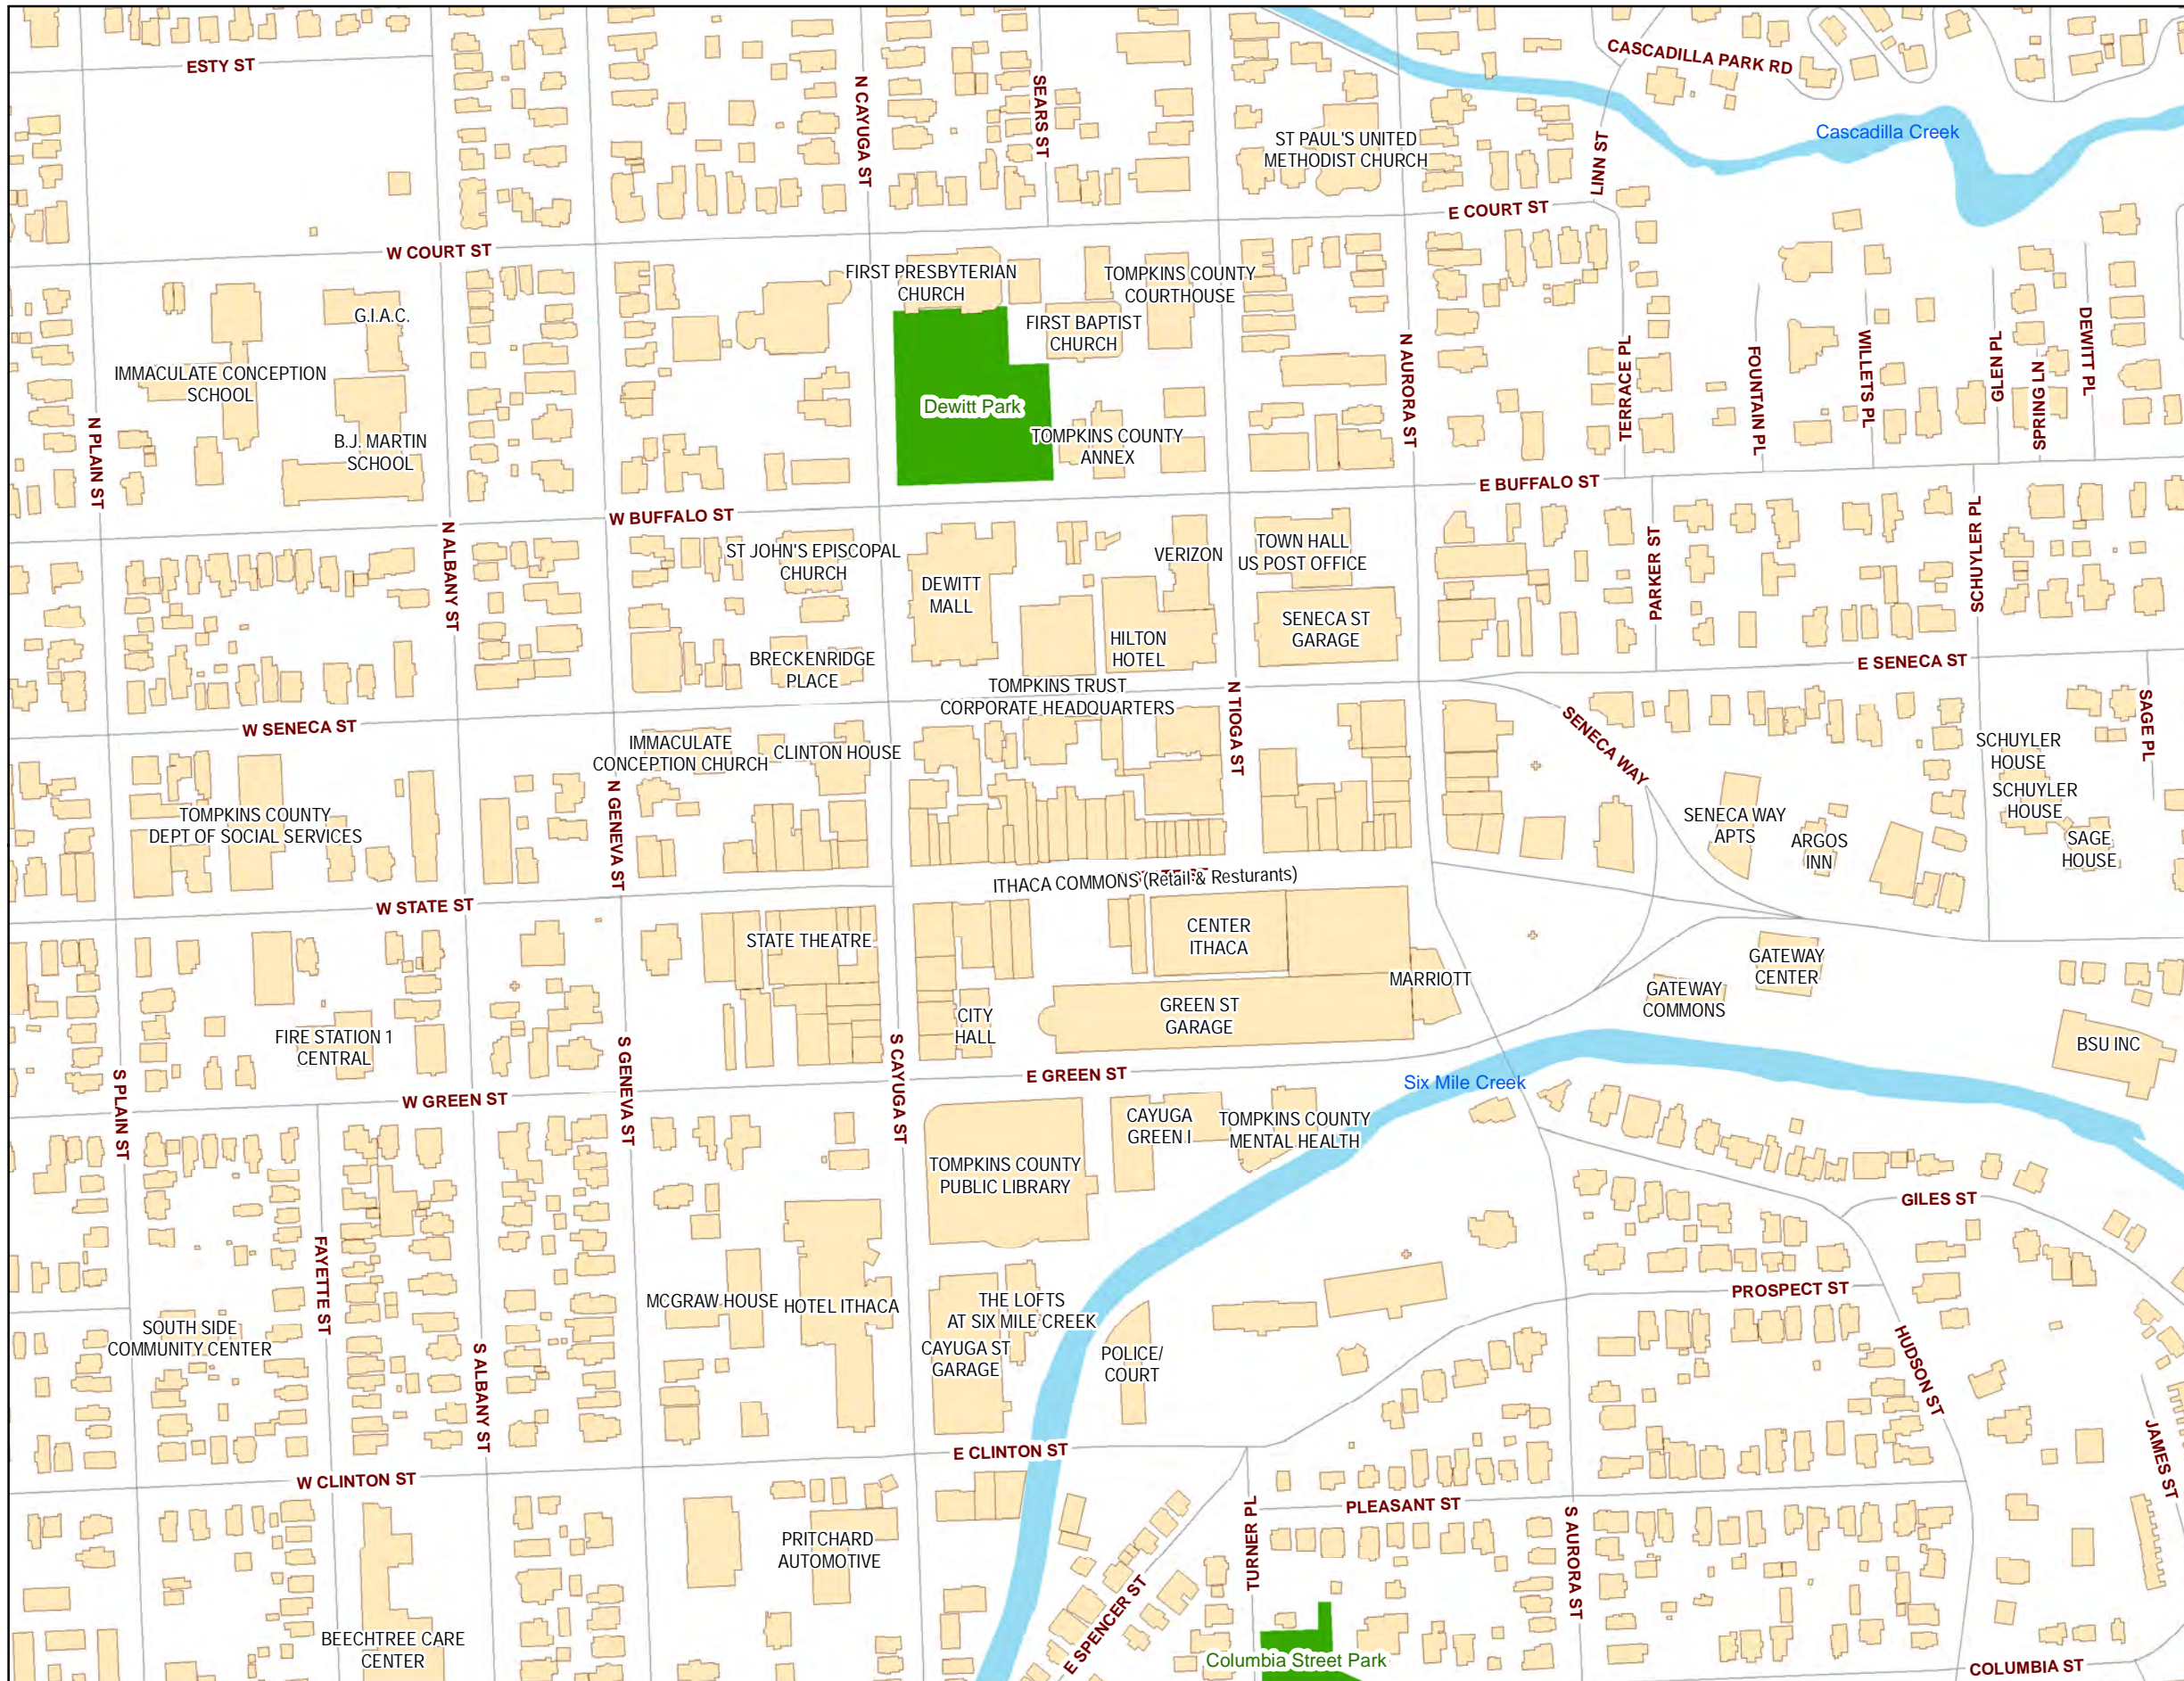

Downtown - City of Ithaca, NY 2018

NY State Plane, Central GRS 80 Datum
 Map Source: Tompkins County Digital Planimetric Map 1991-2018
 Data Source: City of Ithaca Department of Public Works, 2018
 Map Prepared by: GIS Program, City of Ithaca, NY, February, 2018