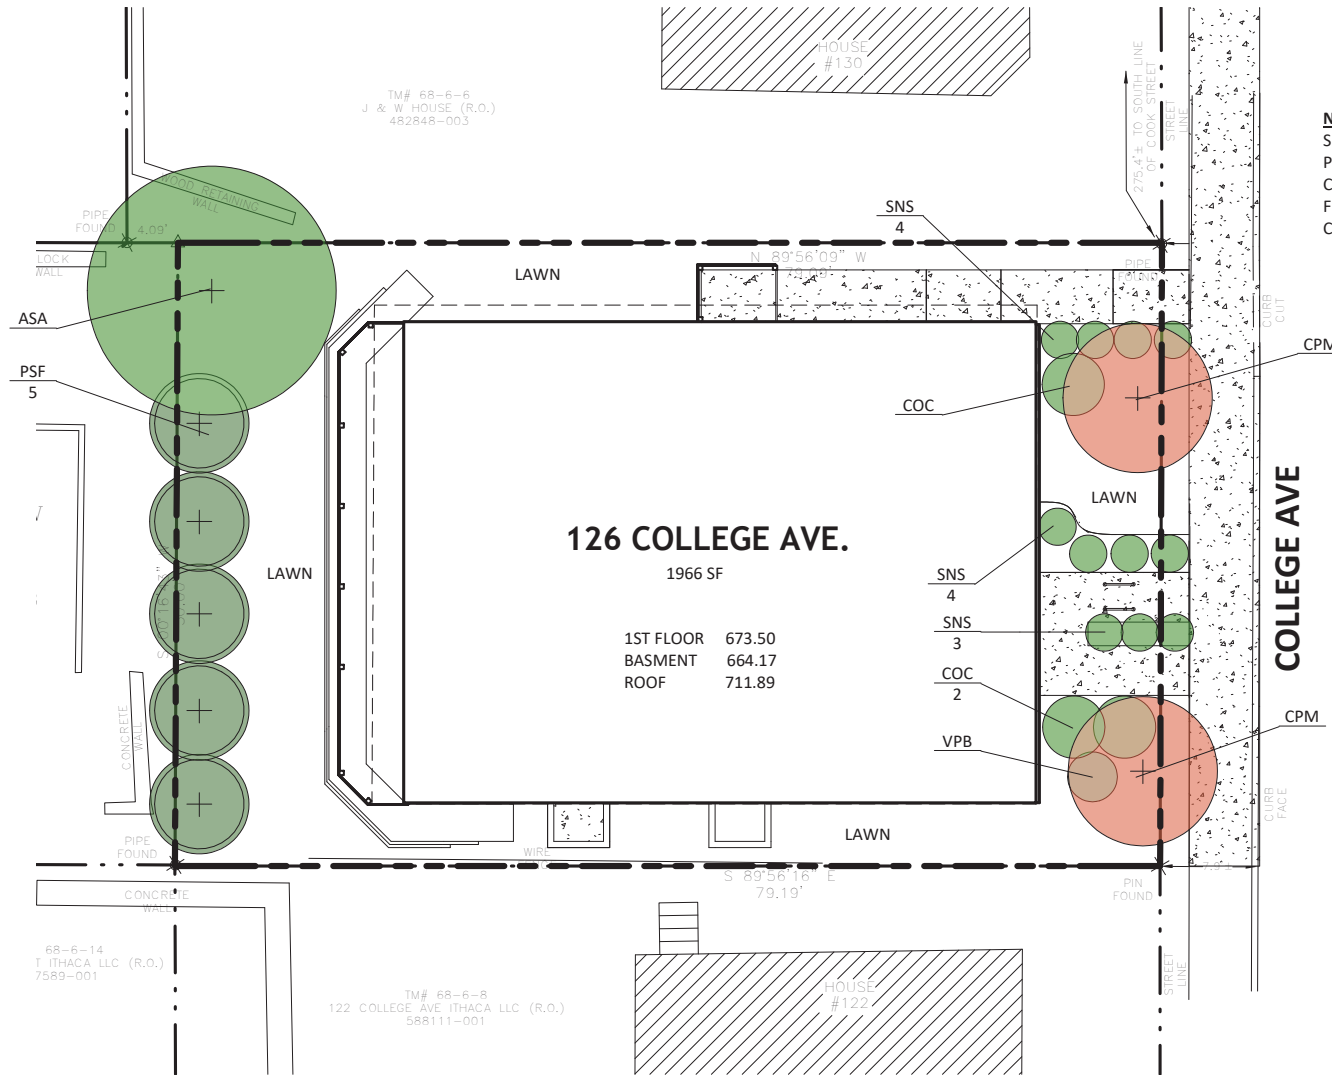

PRELIMINARY
NOT FOR CONSTRUCTION

EAST ELEVATION
 2/11/2020
 1/8" = 1'-0"
 2016033

A2.1

p: 607.216.8802 | WWW.STREAMCOLAB.COM

NOTE:
SIDEWALK, CURBING AND PLANTINGS ARE SUBJECT TO CHANGE DEPENDENT UPON FUTURE IMPROVEMENTS TO COLLEGE AVE. BY CITY.

PLANTING SCHEDULE

KEY	QTY.	BOTANICAL NAME	COMMON NAME	INSTALLED SIZE	MATURE SIZE
SHRUB - DECIDUOUS					
COC	3	Chamaecyparis obtusa Crippsii	Crippsii Hinoki Falsecypress	#7 CONTAINER	5' WIDE
SNS	11	Spirea nipponica 'Snowmound'	SNOWMOUND SPIREA	#5 CONTAINER	4' WIDE
VPB	1	Viburnum prunifolium	BLACKHAW VIBURNUM	#5 CONTAINER	8' TALL 6' WIDE
TREE - SHADE					
ASA	1	Acer saccharum	SUGAR MAPLE	2-1/2" CALIPER	40' TALL
CPM	2	Crataegus phaenopyrum	WASHINGTON HAWTHORN	2-1/2" CALIPER	30' TALL
TREE - EVERGREEN					
PSF	5	Pinus strobus 'Fastigiata'	COLUMNAR EASTERN WHITE PINE	6-8' tall	40' TALL