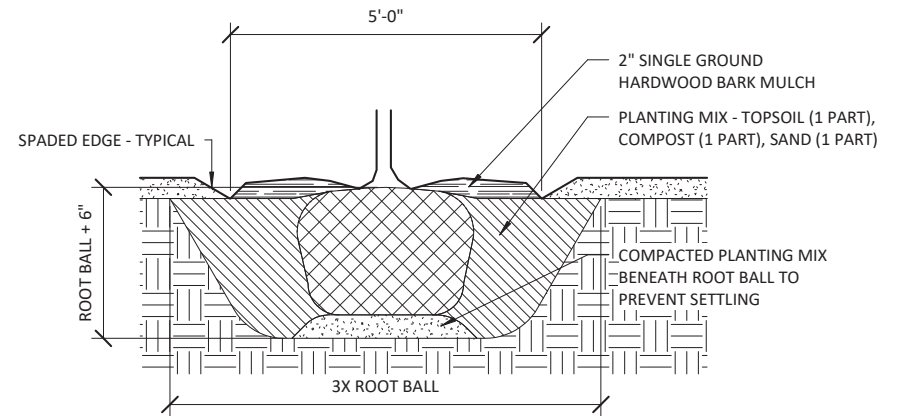

2 TYPICAL TREE PLANTING
1/2" = 1'-0"