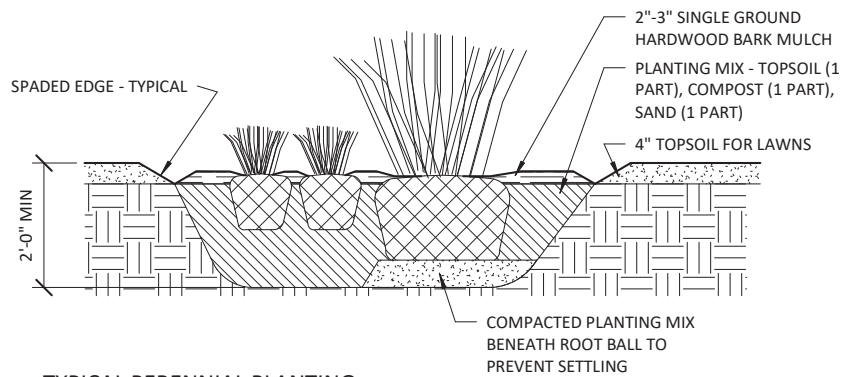

PRELIMINARY
NOT FOR CONSTRUCTION

EAST ELEVATION
 2/11/2020
 1/8" = 1'-0"
 2016033

A2.1

p: 607.216.8802 | WWW.STREAMCOLAB.COM

NOTE:
SIDEWALK, CURBING AND PLANTINGS ARE SUBJECT TO CHANGE DEPENDENT UPON FUTURE IMPROVEMENTS TO COLLEGE AVE. BY CITY.

126 COLLEGE AVE
CITY OF ITHACA, NY
MUNICIPALITY

©STREAM Collaborative Architecture + Landscape Architecture DPC

**PRELIMINARY
NOT FOR CONSTRUCTION**

PLANTING PLAN
2/11/2020
As indicated
2016033

L301

C:\Users\Noah\Documents\2016035 - 126 College Ave - SITE MODEL_noah@streamcolab.com.rvt

PLANTING SCHEDULE

KEY	QTY.	BOTANICAL NAME	COMMON NAME	INSTALLED SIZE	MATURE SIZE
SHRUB - DECIDUOUS					
COC	3	Chamaecyparis obtusa Crippsii	Crippsii Hinoki Falsecypress	#7 CONTAINER	5' WIDE
SNS	11	Spirea nipponica 'Snowmound'	SNOWMOUND SPIREA	#5 CONTAINER	4' WIDE
VPB	1	Viburnum prunifolium	BLACKHAW VIBURNUM	#5 CONTAINER	8' TALL 6' WIDE
TREE - SHADE					
ASA	1	Acer saccharum	SUGAR MAPLE	2-1/2" CALIPER	40' TALL
CPM	2	Crataegus phaenopyrum	WASHINGTON HAWTHORN	2-1/2" CALIPER	30' TALL
TREE - EVERGREEN					
PSF	5	Pinus strobus 'Fastigiata'	COLUMNAR EASTERN WHITE PINE	6-8' tall	40' TALL