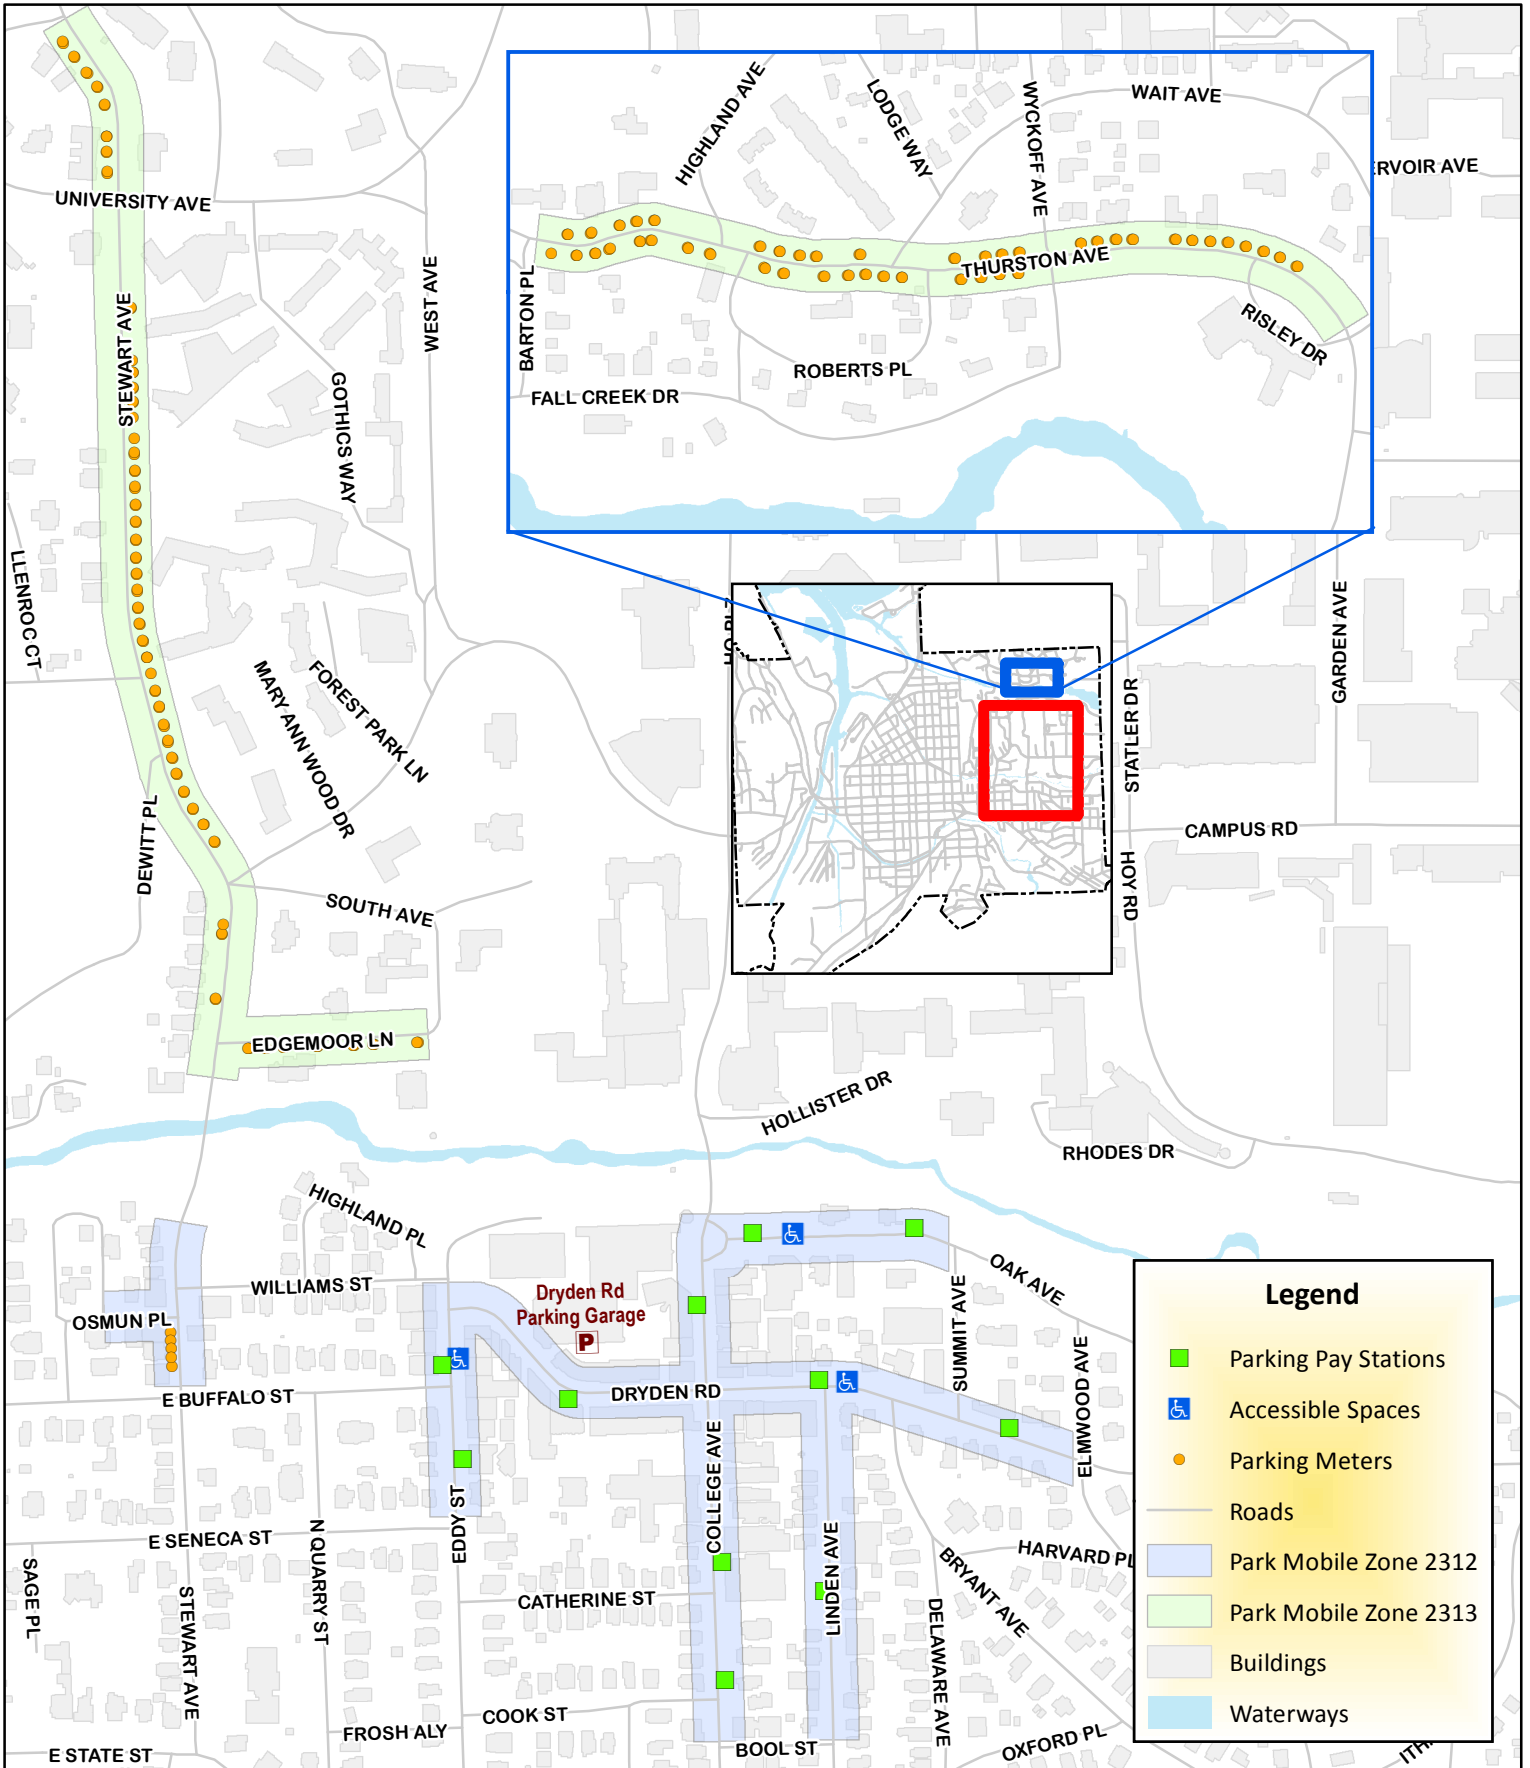

East Hill / Collegetown: On-Street Parking

0 250 500 Feet

NY State Plane, Central GRS 80 Datum
 Map Source: Tompkins County Digital Planimetric Map 1991-2018
 Data Source: City of Ithaca Department of Public Works, 2018
 Map Prepared by: GIS Program, City of Ithaca, NY, June, 2018