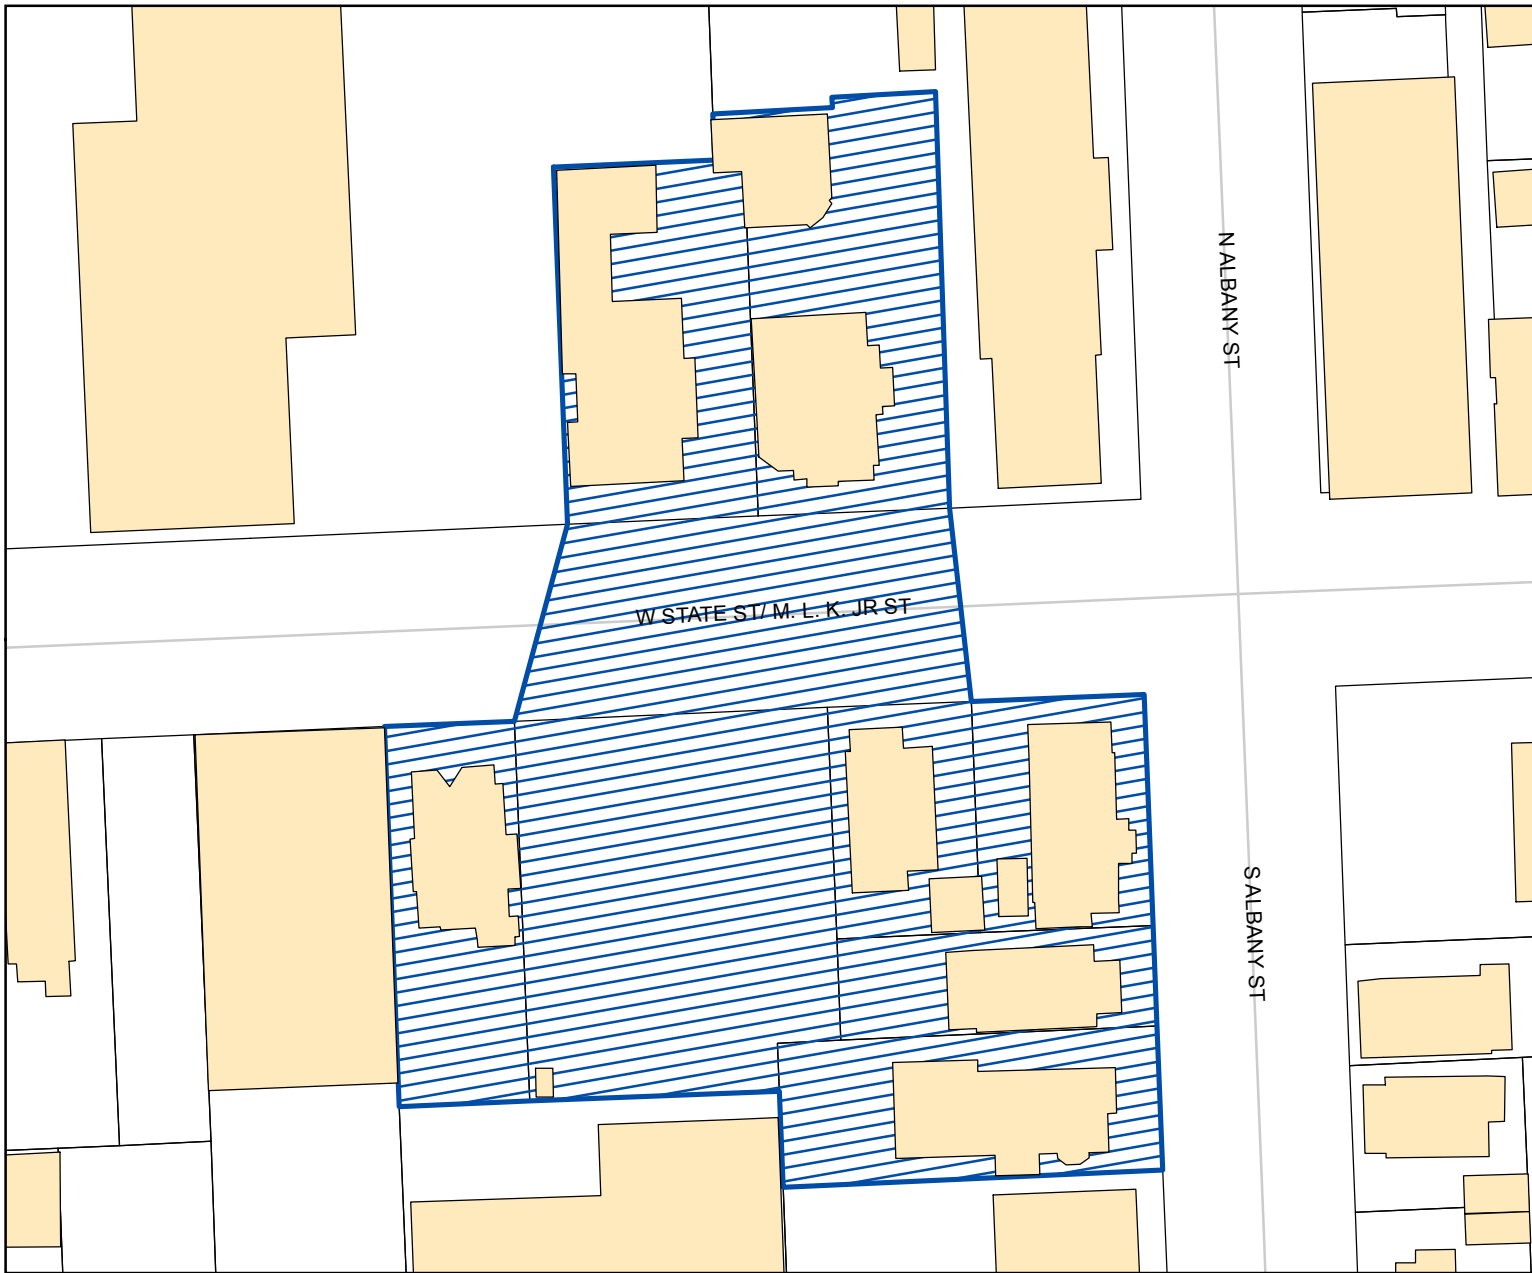

Proposed Titus-Wood Historic District

NY State Plane, Central GRS 80 Datum
Map Source: Tompkins County Digital Planimetric Map 1991-2012
Data Source: City of Ithaca GIS Program, 2012
Map Prepared by: Department of Planning, City of Ithaca, NY, January, 2015